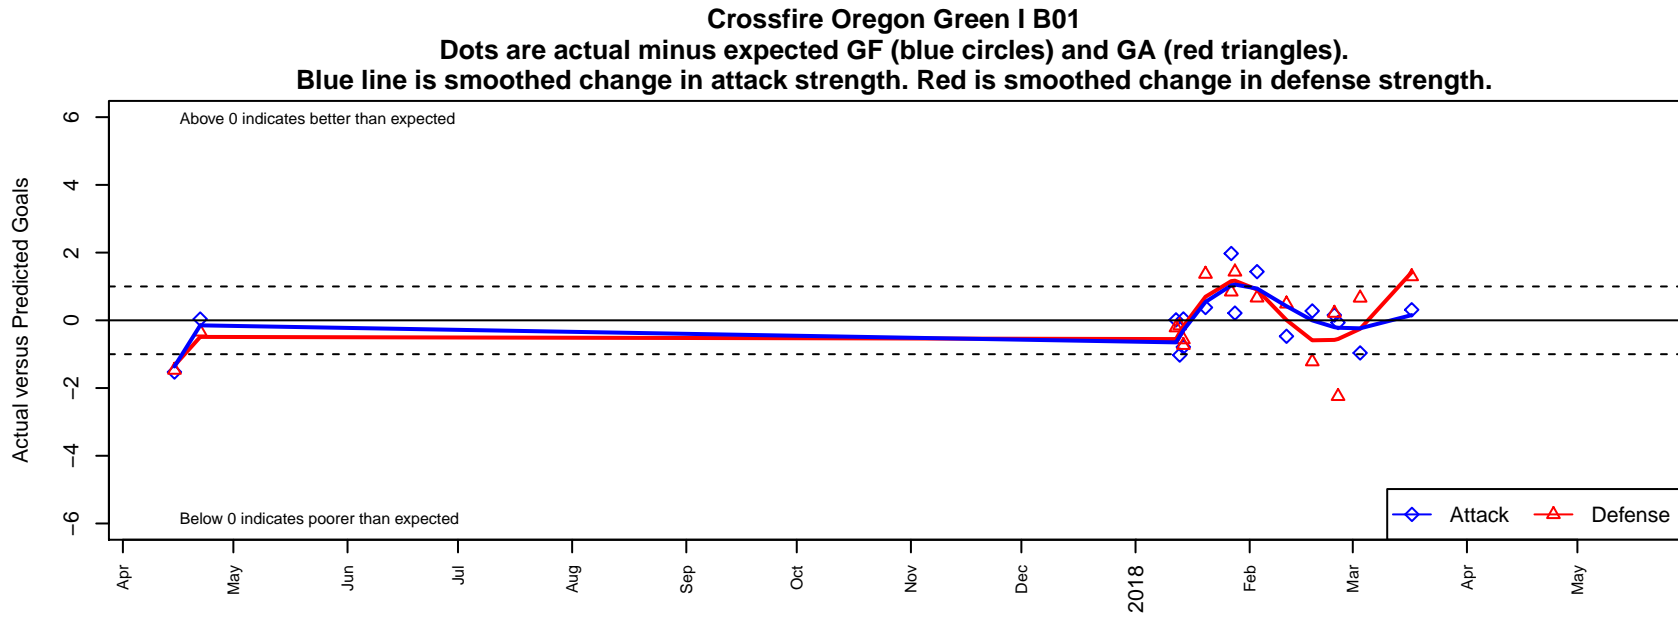

# Crossfire Oregon Green I B01

Crossfire Oregon  
Lake Oswego, OR  
B01 total strength=1618  
attack=15.37 defense=18.84  
spr league = PTT Win B01 Premier

alt names used:  
Crossfire Oregon Green 1  
Crossfire Oregon 01B Green 1

Venues played:  
2016 OYS State Cup B01  
2017 Portland Winter Showcase U17  
2017 PTT Winter B01 Premier

**attack and defense variance (black dot)  
relative to other teams  
and top 10 in region**

**attack and defense rating  
relative to others at age  
and all opponents in last 13 months**