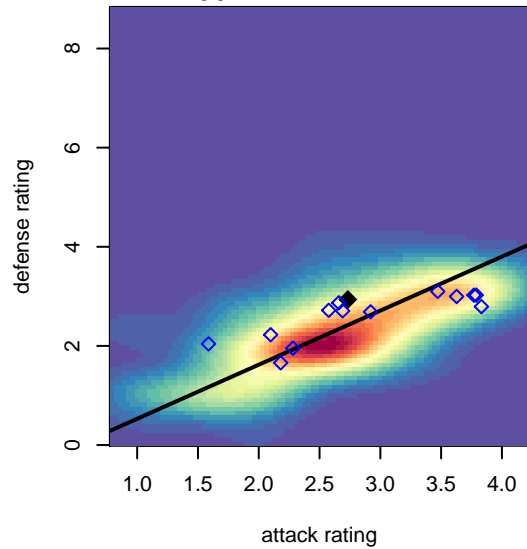

# Crossfire Oregon Green I B01

Crossfire Oregon  
Lake Oswego, OR  
B01 total strength=1618  
attack=15.37 defense=18.84  
spr league = PTT Win B01 Premier

alt names used:  
Crossfire Oregon Green 1  
Crossfire Oregon 01B Green 1

Venues played:  
2016 OYS State Cup B01  
2017 Portland Winter Showcase U17  
2017 PTT Winter B01 Premier

**attack and defense variance (black dot)  
relative to other teams  
and top 10 in region**

**attack and defense rating  
relative to others at age  
and all opponents in last 13 months**