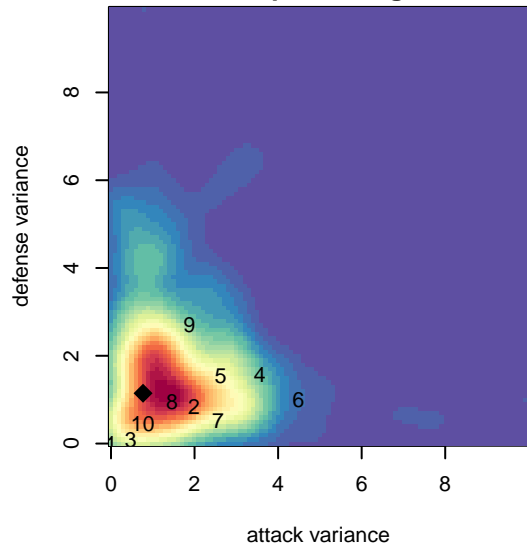

# Crossfire Oregon Green I B01

Crossfire Oregon  
Lake Oswego, OR  
B01 total strength=1618  
attack=15.37 defense=18.84  
spr league = PTT Win B01 Premier

alt names used:  
Crossfire Oregon Green 1  
Crossfire Oregon 01B Green 1

Venues played:  
2016 OYS State Cup B01  
2017 Portland Winter Showcase U17  
2017 PTT Winter B01 Premier

**attack and defense variance (black dot)  
relative to other teams  
and top 10 in region**

**attack and defense rating  
relative to others at age  
and all opponents in last 13 months**